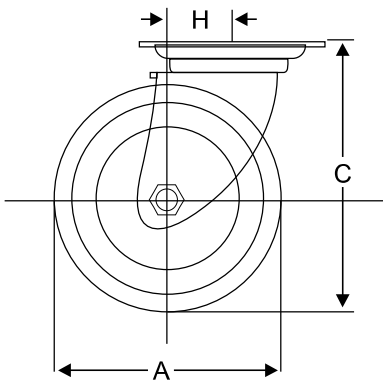

CASTOR WHEEL

SWIVEL

A	:	WHEEL DIAMETER
B	:	WHEEL WIDTH
C	:	OVERALL HEIGHT
D x E	:	PLATE SIZE
F x G	:	HOLE CENTER
H	:	OFFSET

FIXED

A	:	WHEEL DIAMETER
B	:	WHEEL WIDTH
C	:	OVERALL HEIGHT
D x E	:	PLATE SIZE
F x G	:	HOLE CENTER

TECHNICAL SPECIFICATIONS

Wheel Diameter (A)	Wheel Width (B)	Overall Height (C)	Swivel Plate Size (D x E)	Swivel Hole Center (F x G)	Fixed Plate Size (D x E)	Fixed Hole Centre (F x G)	Offset (H)	Plate Thickness	Wheel Block Thickness	Load Capacity
50	22	68	62x52	46x33	---	---	28	2.5	2	40-50
63	22	80	62x52	46x33	---	---	30	2.5	2	40-50
75	25	102	77x60	54x40	---	---	36	2.5	2	50-60
100	25	125	77x60	54x40	---	---	38	2.5	2	50-60
75	32	100	80x103	82x54	98x58	78x30	43	3.2	2.7	80-100
100	32	130	80x103	82x54	98x58	78x30	43	3.2	2.7	80-100
125	32	155	80x103	82x54	98x58	78x30	44	3.2	2.7	90-110
100	38	130	95x95	72x72	118x72	88x146	50	4	3.2	110-140
125	38	155	95x95	72x72	118x72	88x146	52	4	3.2	120-150
150	38	180	96x117	92x66	118x72	88x146	55	4	3.2	130-150
200	38	240	96x117	92x66	118x72	88x146	55	4	3.2	130-160
100	50	140	118x135	108x78	145x90	100x55	54	5	4	150-175
150	50	190	118x135	108x78	145x90	100x55	56	5	4	200-250
200	50	240	118x135	108x78	145x90	100x55	60	5	4	250-300

A. All Dimensions in mm.

B. The Load Capacity is for smooth surface at a maximum speed of 3kmph.

C. Design & specification subject to change without prior notice.

PLASTIC PLATFORM TROLLEYS

AV-001

Single Layer 100kg plastic platform trolley (Black Deck)

Model : PLA100Y-A

1. Plastic platform hand trolley
2. Deck Material : PP
3. Size of Deck (mm) : 675(L)x425(W)
4. Wheel : Four-wheel
5. Castor : Natural rubber Tyre + Steel Structure
6. Handle : SPCC seamless tubular steel 2.0mm thickness
7. Height of Handle (mm) : 790
8. Deck Height (mm) : 135
9. Wheel Dia. (mm) : 4" (100)
10. Net Weight (kg) : 6.8
11. Max Capacity (kg) : 100
12. Trolley Color : Blue/Black
13. Package Size(mm) : 700*150*450