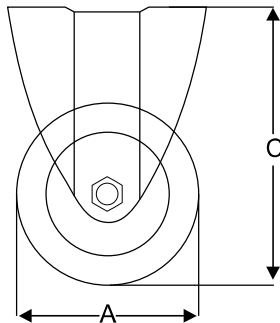

CASTOR WHEEL

SWIVEL

A	:	WHEEL DIAMETER
B	:	WHEEL WIDTH
C	:	OVERALL HEIGHT
D x E	:	PLATE SIZE
F x G	:	HOLE CENTER
H	:	OFFSET

FIXED

A	:	WHEEL DIAMETER
B	:	WHEEL WIDTH
C	:	OVERALL HEIGHT
D x E	:	PLATE SIZE
F x G	:	HOLE CENTER

TECHNICAL SPECIFICATIONS

Wheel Diameter (A)	Wheel Width (B)	Overall Height (C)	Swivel Plate Size (D x E)	Swivel Hole Center (F x G)	Fixed Plate Size (D x E)	Fixed Hole Centre (F x G)	Offset (H)	Plate Thickness	Wheel Block Thickness	Load Capacity
50	22	68	62x52	46x33	---	---	28	2.5	2	40-50
63	22	80	62x52	46x33	---	---	30	2.5	2	40-50
75	25	102	77x60	54x40	---	---	36	2.5	2	50-60
100	25	125	77x60	54x40	---	---	38	2.5	2	50-60
75	32	100	80x103	82x54	98x58	78x30	43	3.2	2.7	80-100
100	32	130	80x103	82x54	98x58	78x30	43	3.2	2.7	80-100
125	32	155	80x103	82x54	98x58	78x30	44	3.2	2.7	90-110
100	38	130	95x95	72x72	118x72	88x146	50	4	3.2	110-140
125	38	155	95x95	72x72	118x72	88x146	52	4	3.2	120-150
150	38	180	96x117	92x66	118x72	88x146	55	4	3.2	130-150
200	38	240	96x117	92x66	118x72	88x146	55	4	3.2	130-160
100	50	140	118x135	108x78	145x90	100x55	54	5	4	150-175
150	50	190	118x135	108x78	145x90	100x55	56	5	4	200-250
200	50	240	118x135	108x78	145x90	100x55	60	5	4	250-300

A. All Dimensions in mm.

B. The Load Capacity is for smooth surface at a maximum speed of 3kmph.

C. Design & specification subject to change without prior notice.

PLASTIC PLATFORM TROLLEYS

AV-001

Single Layer 100kg plastic platform trolley (Black Deck)

Model : PLA100Y-A

1. Plastic platform hand trolley
2. Deck Material : PP
3. Size of Deck (mm) : 675(L)x425(W)
4. Wheel : Four-wheel
5. Castor : Natural rubber Tyre + Steel Structure
6. Handle : SPCC seamless tubular steel 2.0mm thickness
7. Height of Handle (mm) : 790
8. Deck Height (mm) : 135
9. Wheel Dia. (mm) : 4" (100)
10. Net Weight (kg) : 6.8
11. Max Capacity (kg) : 100
12. Trolley Color : Blue/Black
13. Package Size(mm) : 700*150*450