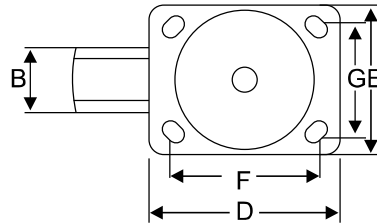

CASTOR WHEEL

SWIVEL

A	:	WHEEL DIAMETER
B	:	WHEEL WIDTH
C	:	OVERALL HEIGHT
D x E	:	PLATE SIZE
F x G	:	HOLE CENTER
H	:	OFFSET

FIXED

A	:	WHEEL DIAMETER
B	:	WHEEL WIDTH
C	:	OVERALL HEIGHT
D x E	:	PLATE SIZE
F x G	:	HOLE CENTER

TECHNICAL SPECIFICATIONS

Wheel Diameter (A)	Wheel Width (B)	Overall Height (C)	Swivel Plate Size (D x E)	Swivel Hole Center (F x G)	Fixed Plate Size (D x E)	Fixed Hole Centre (F x G)	Offset (H)	Plate Thickness	Wheel Block Thickness	Load Capacity
50	22	68	62x52	46x33	---	---	28	2.5	2	40-50
63	22	80	62x52	46x33	---	---	30	2.5	2	40-50
75	25	102	77x60	54x40	---	---	36	2.5	2	50-60
100	25	125	77x60	54x40	---	---	38	2.5	2	50-60
75	32	100	80x103	82x54	98x58	78x30	43	3.2	2.7	80-100
100	32	130	80x103	82x54	98x58	78x30	43	3.2	2.7	80-100
125	32	155	80x103	82x54	98x58	78x30	44	3.2	2.7	90-110
100	38	130	95x95	72x72	118x72	88x146	50	4	3.2	110-140
125	38	155	95x95	72x72	118x72	88x146	52	4	3.2	120-150
150	38	180	96x117	92x66	118x72	88x146	55	4	3.2	130-150
200	38	240	96x117	92x66	118x72	88x146	55	4	3.2	130-160
100	50	140	118x135	108x78	145x90	100x55	54	5	4	150-175
150	50	190	118x135	108x78	145x90	100x55	56	5	4	200-250
200	50	240	118x135	108x78	145x90	100x55	60	5	4	250-300

Model : PLA100Y-A

1. Plastic platform hand trolley
2. Deck Material : PP
3. Size of Deck (mm) : 675(L)x425(W)
4. Wheel : Four-wheel
5. Castor : Natural rubber Tyre + Steel Structure
6. Handle : SPCC seamless tubular steel 2.0mm thickness
7. Height of Handle (mm) : 790
8. Deck Height (mm) : 135
9. Wheel Dia. (mm) : 4" (100)
10. Net Weight (kg) : 6.8
11. Max Capacity (kg) : 100
12. Trolley Color : Blue/Black
13. Package Size(mm) : 700*150*450