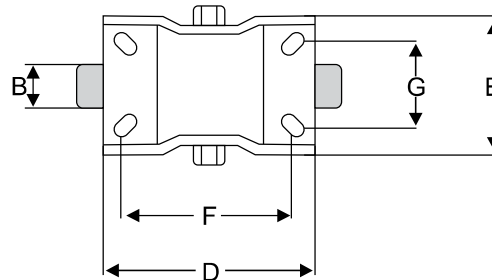

CASTOR WHEEL

SWIVEL

A	:	WHEEL DIAMETER
B	:	WHEEL WIDTH
C	:	OVERALL HEIGHT
D x E	:	PLATE SIZE
F x G	:	HOLE CENTER
H	:	OFFSET

FIXED

A	:	WHEEL DIAMETER
B	:	WHEEL WIDTH
C	:	OVERALL HEIGHT
D x E	:	PLATE SIZE
F x G	:	HOLE CENTER

TECHNICAL SPECIFICATIONS

Wheel Diameter (A)	Wheel Width (B)	Overall Height (C)	Swivel Plate Size (D x E)	Swivel Hole Center (F x G)	Fixed Plate Size (D x E)	Fixed Hole Centre (F x G)	Offset (H)	Plate Thickness	Wheel Block Thickness	Load Capacity
50	22	68	62x52	46x33	---	---	28	2.5	2	40-50
63	22	80	62x52	46x33	---	---	30	2.5	2	40-50
75	25	102	77x60	54x40	---	---	36	2.5	2	50-60
100	25	125	77x60	54x40	---	---	38	2.5	2	50-60
75	32	100	80x103	82x54	98x58	78x30	43	3.2	2.7	80-100
100	32	130	80x103	82x54	98x58	78x30	43	3.2	2.7	80-100
125	32	155	80x103	82x54	98x58	78x30	44	3.2	2.7	90-110
100	38	130	95x95	72x72	118x72	88x146	50	4	3.2	110-140
125	38	155	95x95	72x72	118x72	88x146	52	4	3.2	120-150
150	38	180	96x117	92x66	118x72	88x146	55	4	3.2	130-150
200	38	240	96x117	92x66	118x72	88x146	55	4	3.2	130-160
100	50	140	118x135	108x78	145x90	100x55	54	5	4	150-175
150	50	190	118x135	108x78	145x90	100x55	56	5	4	200-250
200	50	240	118x135	108x78	145x90	100x55	60	5	4	250-300

Model : PLA100Y-A

1. Plastic platform hand trolley
2. Deck Material : PP
3. Size of Deck (mm) : 675(L)x425(W)
4. Wheel : Four-wheel
5. Castor : Natural rubber Tyre + Steel Structure
6. Handle : SPCC seamless tubular steel 2.0mm thickness
7. Height of Handle (mm) : 790
8. Deck Height (mm) : 135
9. Wheel Dia. (mm) : 4" (100)
10. Net Weight (kg) : 6.8
11. Max Capacity (kg) : 100
12. Trolley Color : Blue/Black
13. Package Size(mm) : 700*150*450