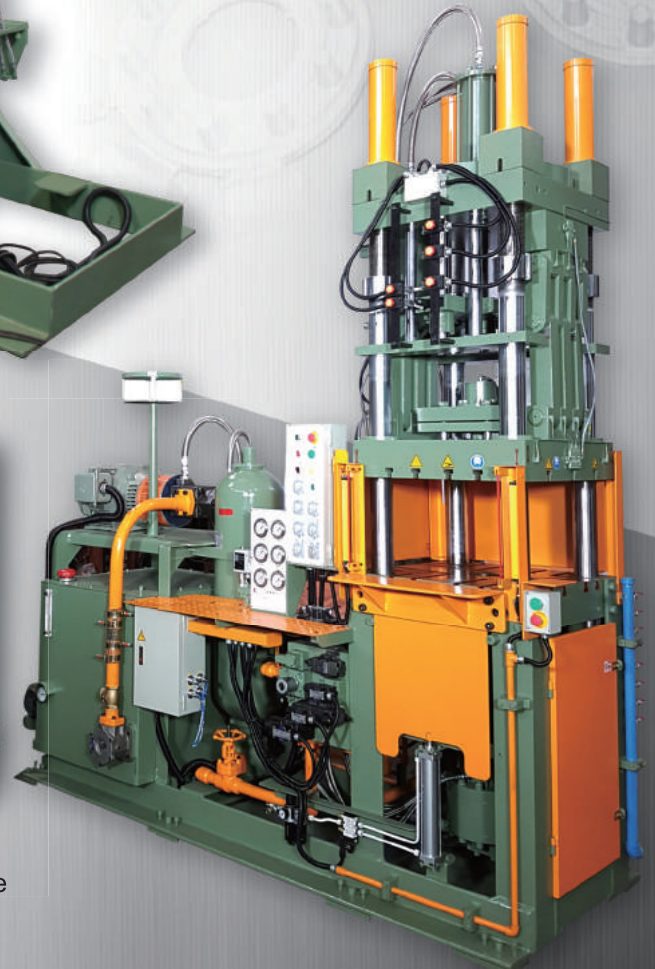

# 久大油壓鑄機有限公司

CHIU TA HYDRAULIC MACHINE MFG CO., LTD.

SINCE 1966

Specialist in Design and Manufacture Vertical Squeeze Casting Machine and Gravity Casting Machine

—— 專業設計製造直立式擠壓鑄造機及重力鑄造機 ——

Gravity Casting Machine  
重力鑄造機 ▼

Vertical Squeeze Casting Machine  
直立式擠壓鑄造機 ▼

Application Product Example of Vertical Squeeze Casting Machine  
直立式擠壓鑄造機生產應用實例 ▲

33861桃園市蘆竹區南山路一段319號  
No.319,Sec.1, Nanshan Rd., Luzhu Dist.,  
Taoyuan City 33861, Taiwan