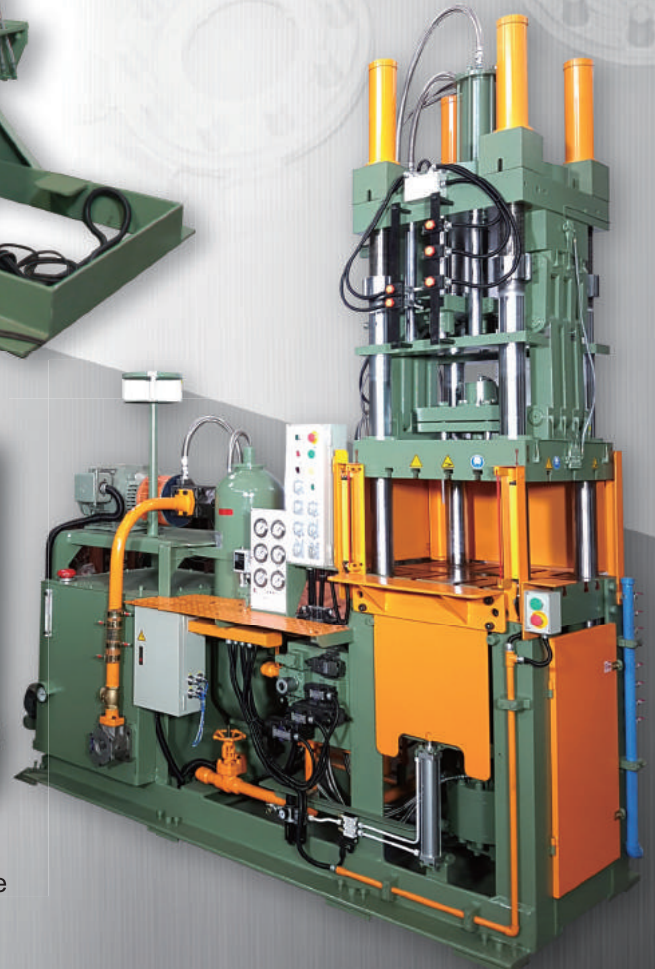

SINCE 1966

久大油壓鑄機有限公司

CHIU TA HYDRAULIC MACHINE MFG CO., LTD.

Specialist in Design and Manufacture Vertical Squeeze Casting Machine and Gravity Casting Machine

—— 專業設計製造直立式擠壓鑄造機及重力鑄造機 ——

Gravity Casting Machine
重力鑄造機 ▼

Vertical Squeeze Casting Machine
直立式擠壓鑄造機 ▼

Application Product Example of Vertical Squeeze Casting Machine
直立式擠壓鑄造機生產應用實例 ▲

33861桃園市蘆竹區南山路一段319號
No.319,Sec.1, Nanshan Rd., Luzhu Dist.,
Taoyuan City 33861, Taiwan