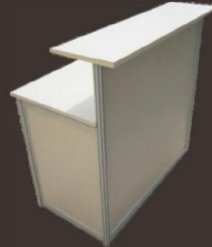

MS-S03
Black Leather
Three Seater Sofa
2080 x 680 x 740mmH

ME-RC01
Revolving Chair

ME-T01
Glass Round Table
800r x 760mmH

ME-T02
Round Table Four Leg
850r x 760mmH

ME-T03
Meeting Table
1200 x 800 x 760mmH

ME-T04
Square Table
740 x 740 x 760mmH

ME-T05
Square Table Single Leg
740 x 740 x 760mmH

ME-CTT01
Cocktail Table

ME-QM01
Q-Manager

ME-BS01
White Barstool

ME-BS02
Black Barstool

MODULAR SYSTEM.

ME-SYS01
Information Counter
1030x 535 x 760mmH

ME-SYS02
Lockable Counter
1030 x 535 x 760mmH

ME-SYS03
Two Tier Counter
1030 x 535 x 1030mmH

ME-SYS04
Podium
535 x 535 x 760mmH

ME-GS01
Small Glass Showcase
1000 x 455 x 1030mmH

ME-GS02
Slim Glass Showcase
455 x 455 x 2000mmH